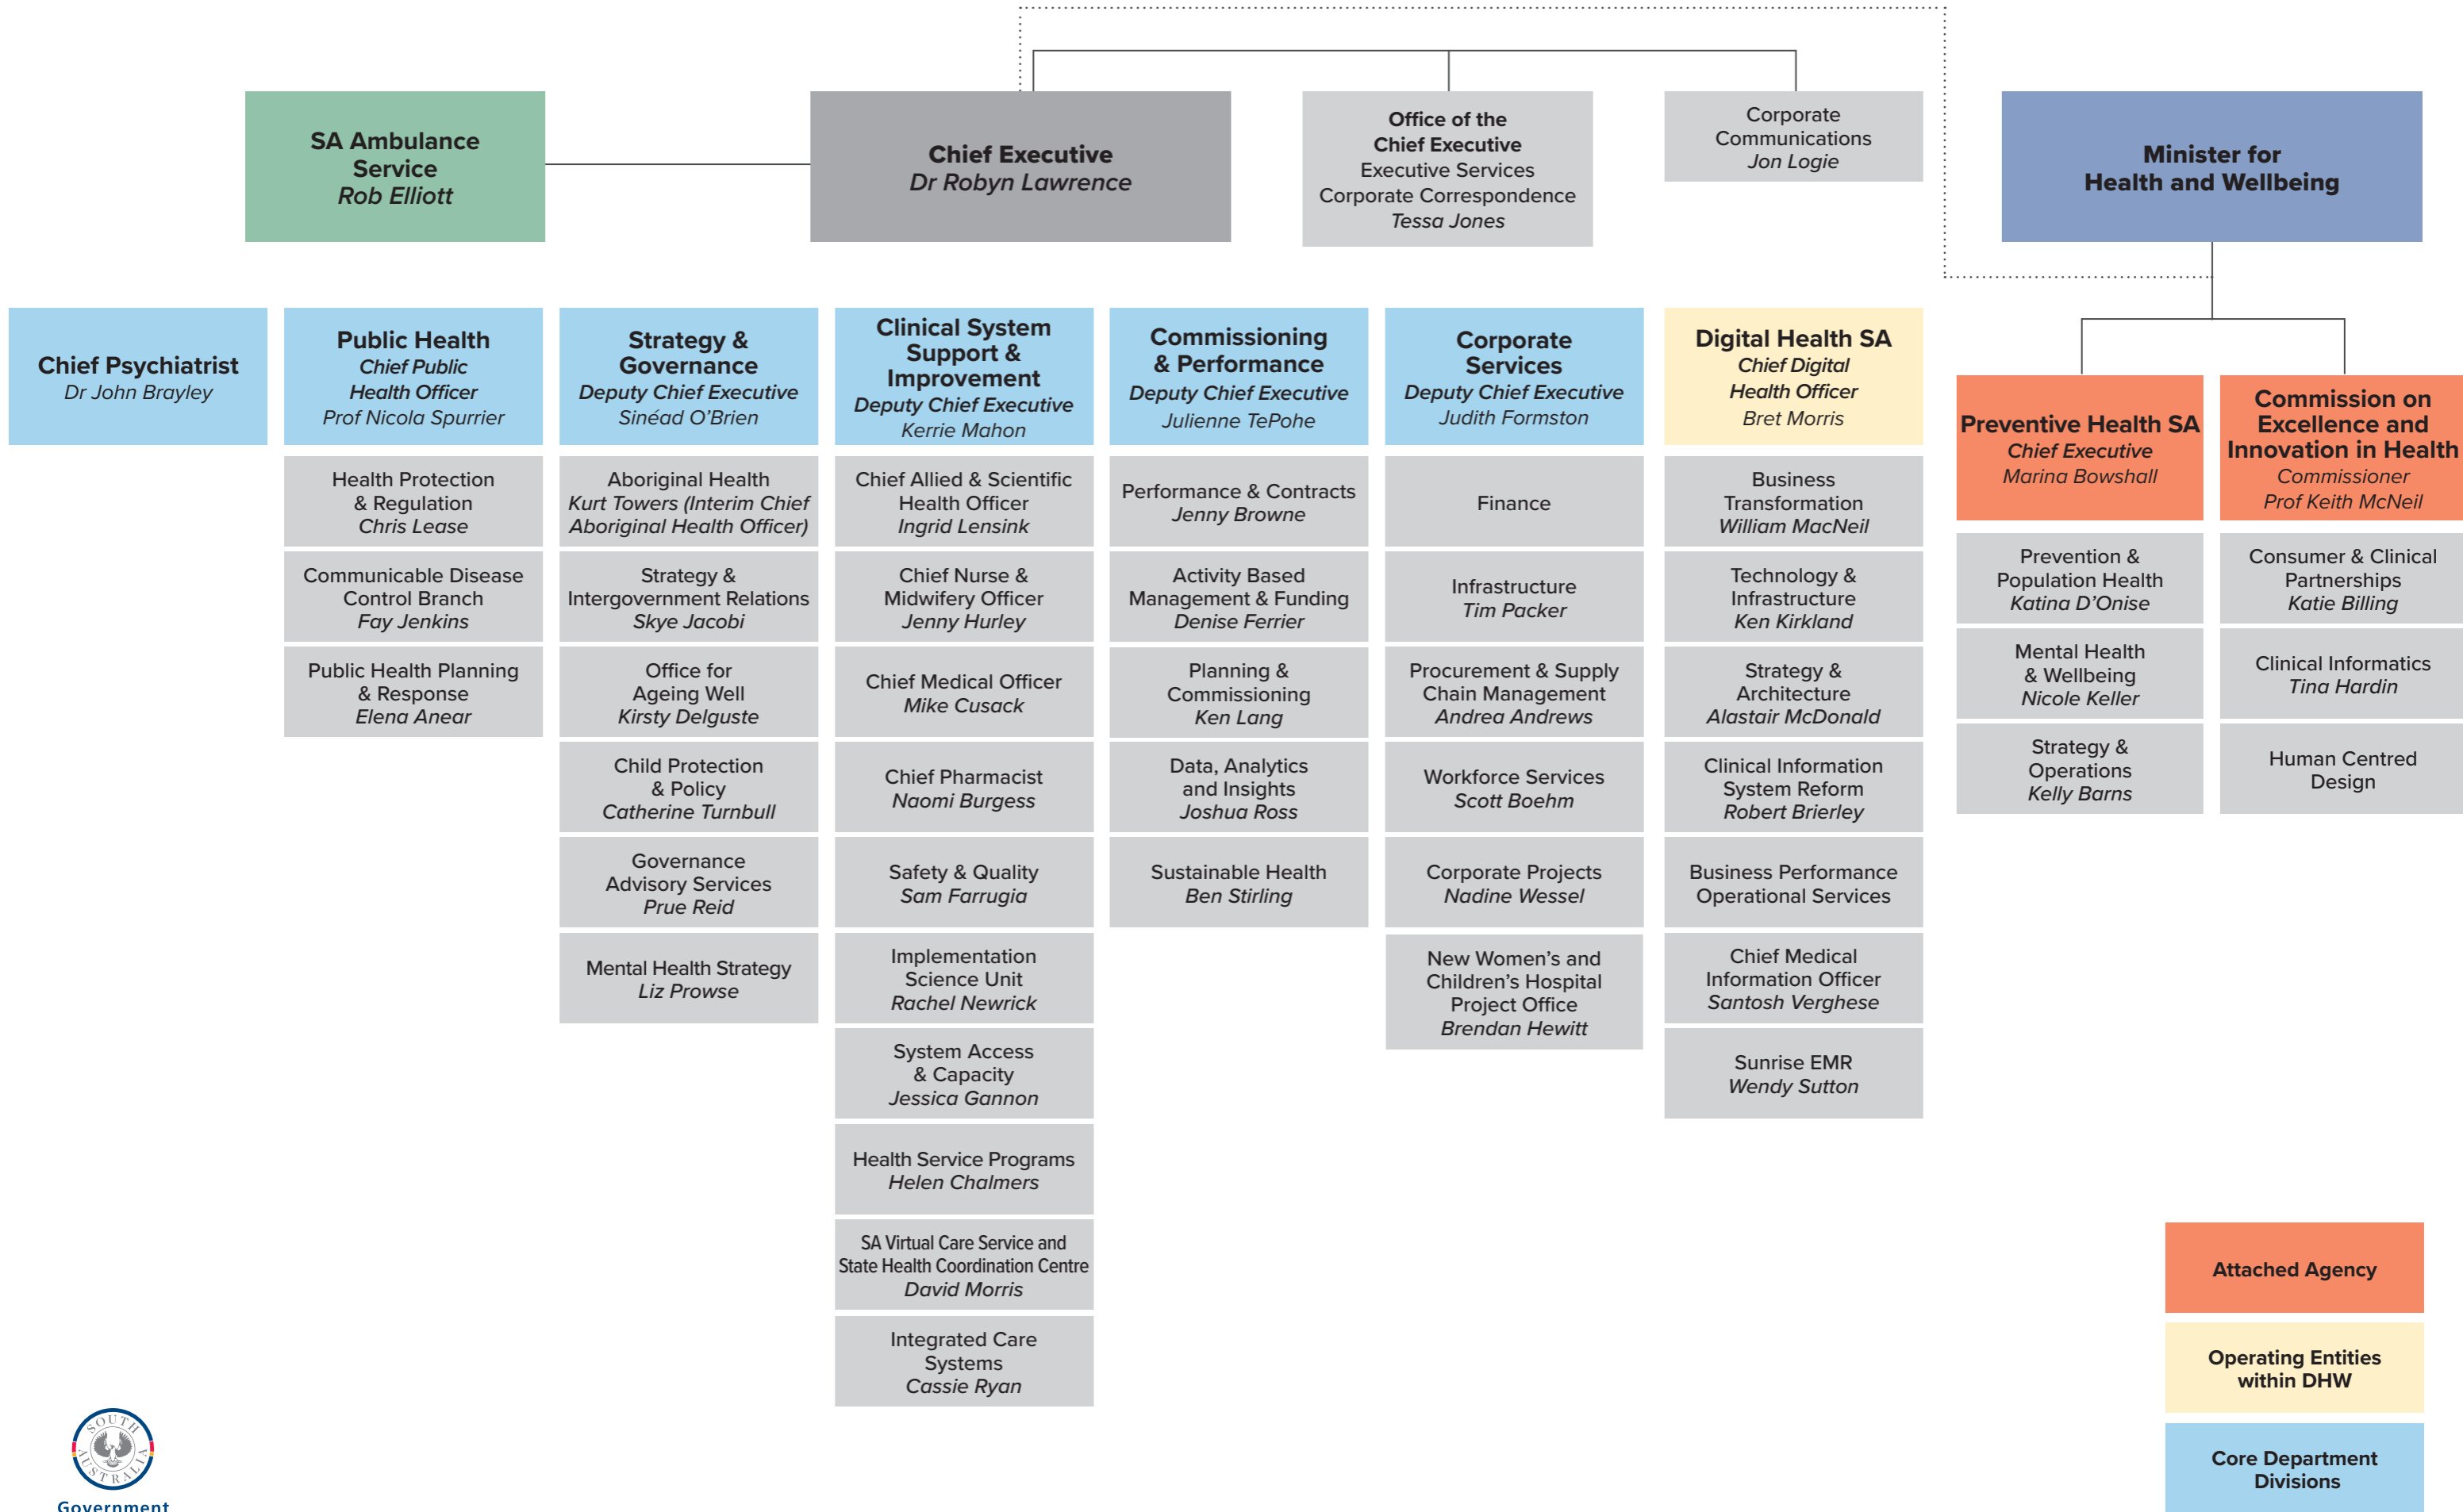

Department for Health and Wellbeing Organisational Chart

- Attached Agency
- Operating Entities within DHW
- Core Department Divisions